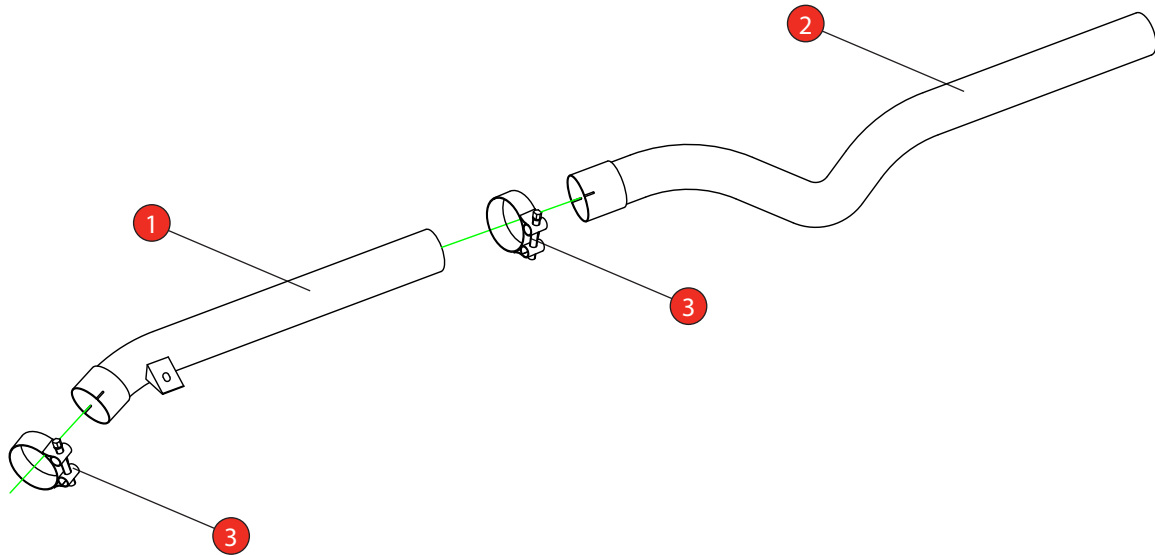

Car	BMW M140i GPF Model including XDrive	Part No.	SBMP082
Year	2018-2019	Fit Kits	362FK
Notes	Where not supplied use original fittings. Fits to Scorpion GPF-back only SBMS082 / SBMS082CF	Features	Pipe Diameter:- 80mm

Estimated Fitting Time: 1 Hours 30 Minutes

NO.	PART NO.	DESCRIPTION	QTY
1	727BM	Link Pipe	1
2	808BM	GPF Delete	1
Fit Kit			
3	Z016.10069	79 - 85mm H/D Clamp	2

CLASSIFICATION	Motorsport Use Only
HOMOLOGATED	No
DATE	13/05/2022
ISSUE	02
AUTHORISED	S Shipley

NOTE: ENSURE SCORPION SYSTEM IS CLEAR OF MOVING PARTS AND ALL ORIGINAL FUNCTIONS WORK CORRECTLY.

STAY CONNECTED TO RED POWER.